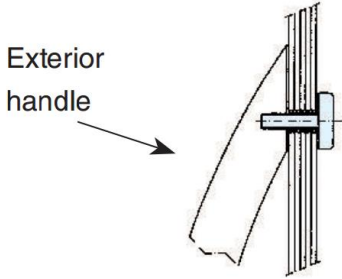

GDSI-2000 Stainless Steel Door Handle

Features

- For use with GDSI mounting kits (sold separately)
- Specific types for interior or exterior installation:
 - Posts for exterior handles are threaded to accept screws
 - Posts for interior handles have set screws for GDSI mounting kits

Mounting Kit for GDSI Series Door Handle

Installation for wood / metal / glass door

Max door thickness:

<i>GDSI-1630-30: 100 mm</i>	<i>GDSI-3310-30: 60 mm</i>
<i>GDSI-2000-20: 80 mm</i>	<i>GDSI-3330-30: 100 mm</i>
<i>GDSI-2000-30: 80 mm</i>	<i>GDSI-4400-15: 60 mm</i>
<i>GDSI-3310-15: 60 mm</i>	<i>GDSI-4400-20: 60 mm</i>
<i>GDSI-3310-20: 60 mm</i>	<i>GDSI-4400-30: 60 mm</i>