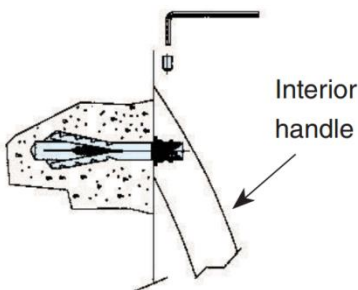

Installation for wall mount or concrete

Part No.	For Use With
DKIT-5/15	GDSI-3310-15 / GDSI-4400-15
DKIT-5/20	GDSI-2000-20 / GDSI-3310-20 / GDSI-4400-20
DKIT-5/30	GDSI-1630-30 / GDSI-2000-30 / GDSI-3310-30 / GDSI-3330-30 / GDSI-4400-30